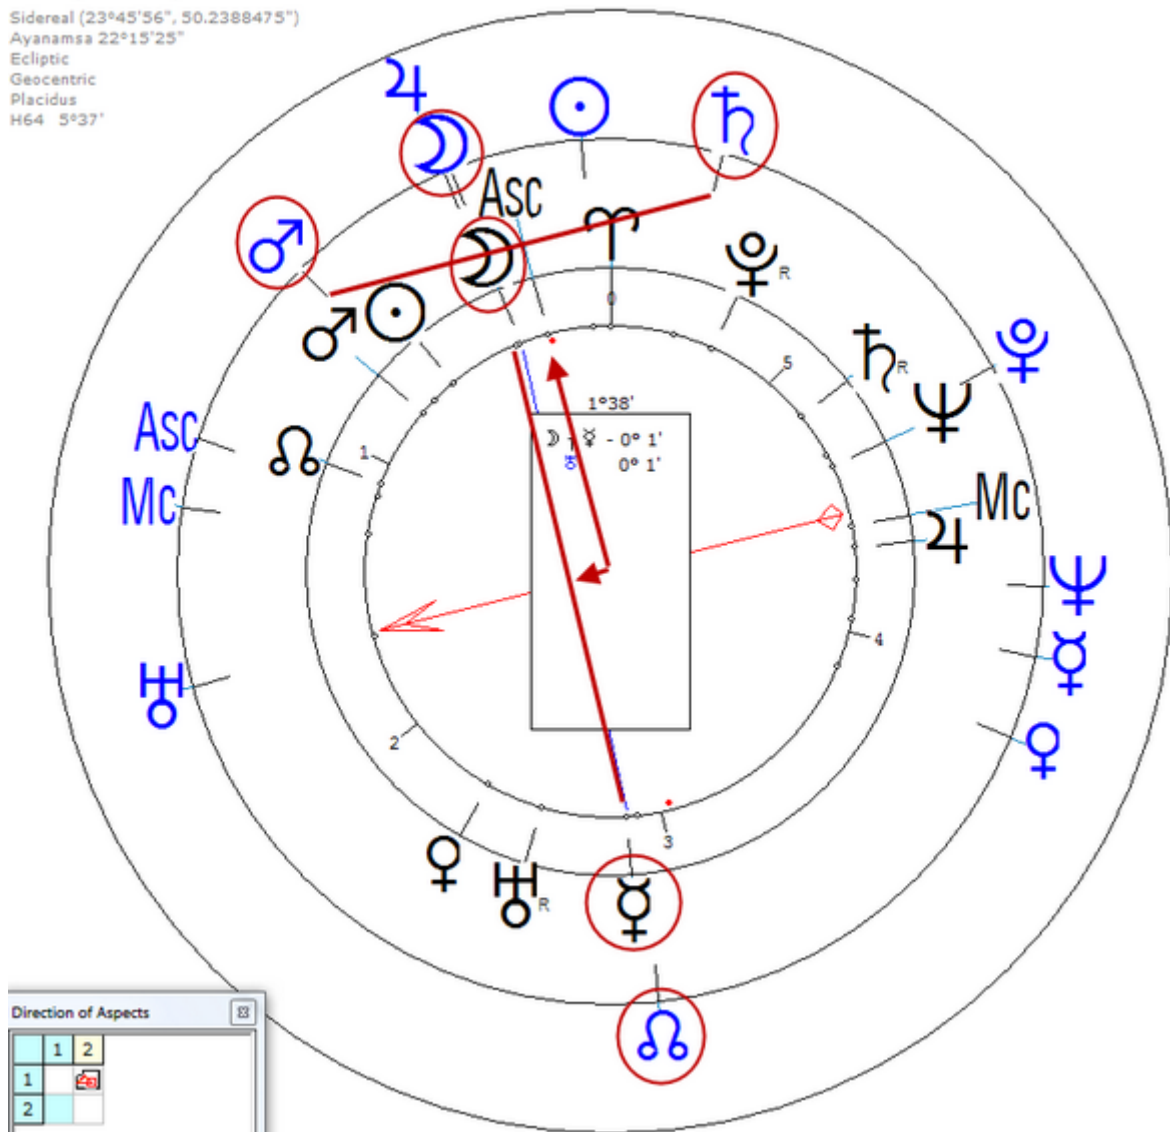

Forrestal, James

15 February 1892 at 14:30 (= 2:30 PM)Beacon NY, USA, 41n30, 73w58
American government executive.

<https://www.astro.com/astro-databank/Forrestal,_James>

On 5/22/1949, he committed suicide by jumping out of a window,
Bethesda, MD.

Progressed Lunar Return (Harmonic 64)

Lunar ♂/♃ = Lunar ☾/♁ = ☾_n/♀_n

Forrestal, James

15 February 1892 Mon 14:30 (GMT-5) 41°30'17"N 73°58'12"W
Beacon, New York, USA

Sidereal (23°45'56", 50.2388475")
Ayanamsa 22°15'25"
Ecliptic
Geocentric
Placidus
H64 5°37'